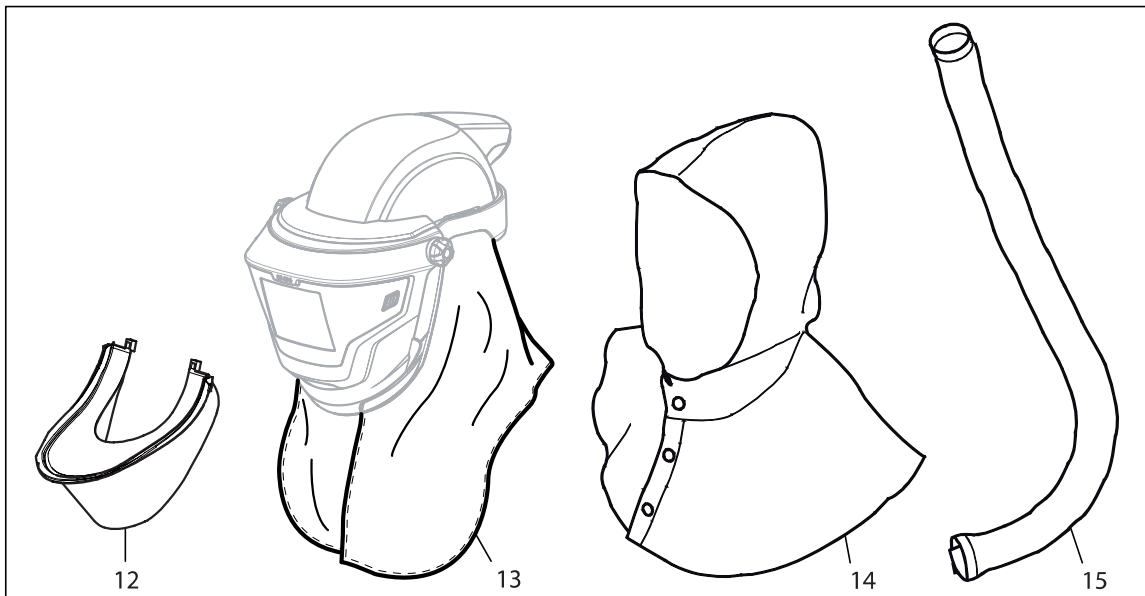

SR 584

EN

Spare parts / Accessories

No.	Description	Ordering No.
1.	Frame, welding shield	R06-0816
2.	Adapter R+L 2a. Adapter R x1 2b. Adapter L x1 2c. Screw x4	R06-0820
3.	Knob complete Knob x2 Washer x2	R06-0821
4.	Lock device complete 4a. Lock device 4b. Spring	R06-0819
5.	Welding lens, shade No. 8, SR 59008	T06-4001
	Welding lens, shade No. 9, SR 59009	T06-4002
	Welding lens, shade No. 10, SR 59010	T06-4003
	Welding lens, shade No. 11, SR 59011	T06-4004
	Welding lens, shade No. 12, SR 59012	T06-4005
	Welding lens, shade No. 13, SR 59013	T06-4006
6.	Correction lens, dptr 1.0, SR 59014	T06-4010
	Correction lens, dptr 1.5, SR 59015	T06-4011
	Correction lens, dptr 2.0, SR 59016	T06-4012
	Correction lens, dptr 2.5, SR 59017	T06-4013
7.	Inner protective lens for automatic lens	R06-4009
8.	Automatic lens EN 3/10 SR 59005	T06-4007
	Automatic lens EN 3/11 SR 59006	T06-4008
	Automatic lens EN 4/9-13 SR 59007	T06-4009
9.	Spring for welding lens	R06-0818
10.	Protective lens PC	R06-4008
11.	Holder protective lens	R06-0817
12.	Face seal	T06-8012
13.	Neck and chest protection	T06-8011
14.	Protective hood, SR 59018	T06-4014
15.	Protective hose for the breathing hose	T06-4016