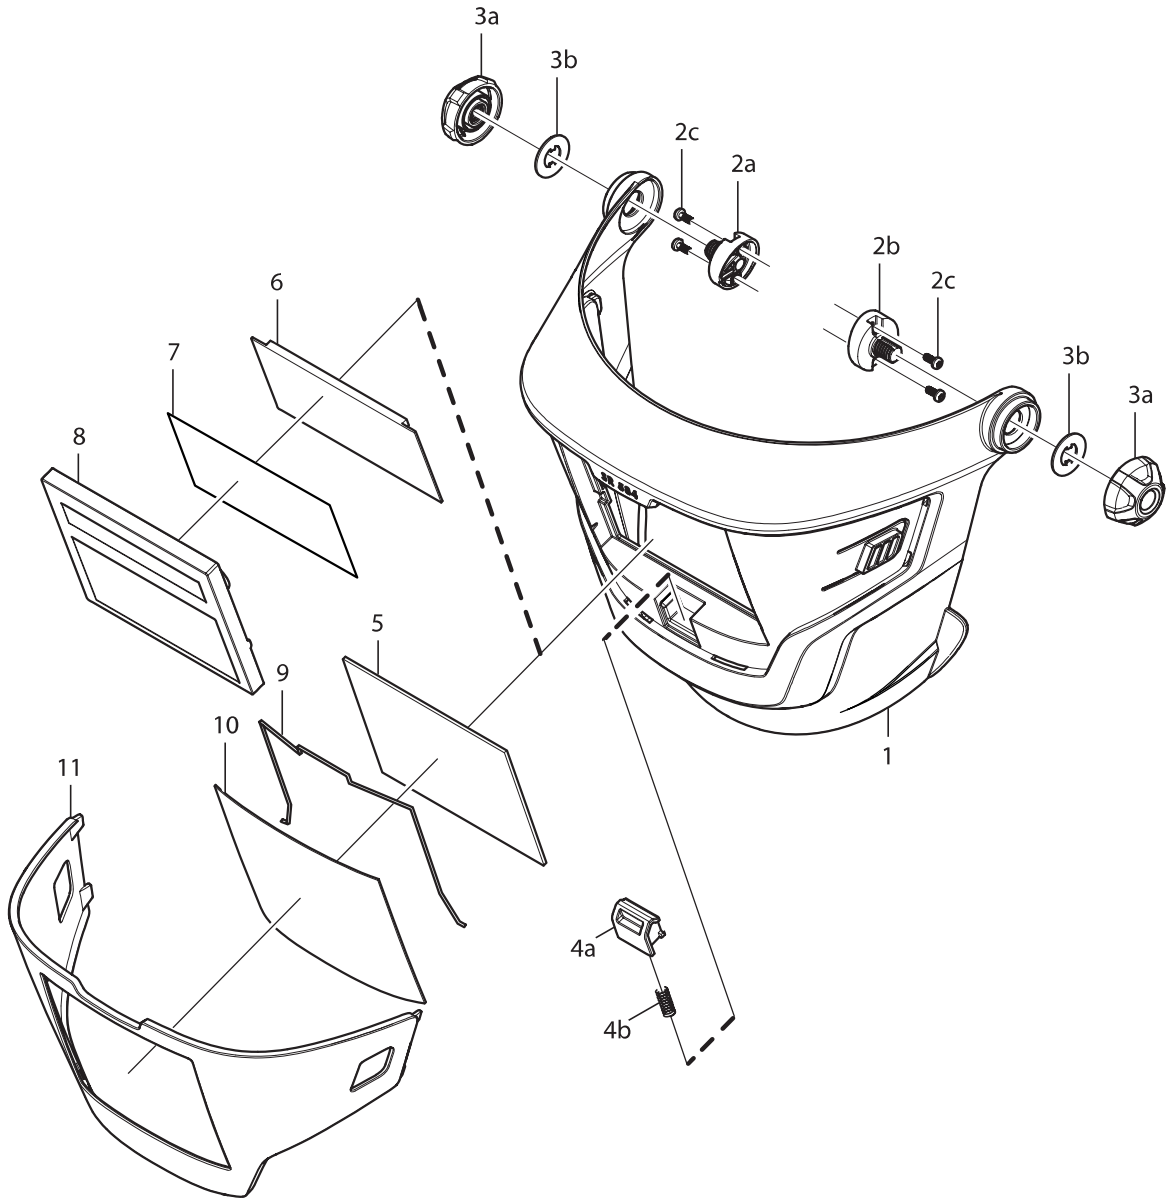

SR 584

EN

Spare parts / Accessories

No.	Description	Ordering No.
1.	Frame, welding shield	R06-0816
2.	Adapter R+L 2a. Adapter R x1 2b. Adapter L x1 2c. Screw x4	R06-0820
3.	Knob complete Knob x2 Washer x2	R06-0821
4.	Lock device complete 4a. Lock device 4b. Spring	R06-0819
5.	Welding lens, shade No. 8, SR 59008	T06-4001
	Welding lens, shade No. 9, SR 59009	T06-4002
	Welding lens, shade No. 10, SR 59010	T06-4003
	Welding lens, shade No. 11, SR 59011	T06-4004
	Welding lens, shade No. 12, SR 59012	T06-4005
	Welding lens, shade No. 13, SR 59013	T06-4006
6.	Correction lens, dptr 1.0, SR 59014	T06-4010
	Correction lens, dptr 1.5, SR 59015	T06-4011
	Correction lens, dptr 2.0, SR 59016	T06-4012
	Correction lens, dptr 2.5, SR 59017	T06-4013
7.	Inner protective lens for automatic lens	R06-4009
8.	Automatic lens EN 3/10 SR 59005	T06-4007
	Automatic lens EN 3/11 SR 59006	T06-4008
	Automatic lens EN 4/9-13 SR 59007	T06-4009
9.	Spring for welding lens	R06-0818
10.	Protective lens PC	R06-4008
11.	Holder protective lens	R06-0817
12.	Face seal	T06-8012
13.	Neck and chest protection	T06-8011
14.	Protective hood, SR 59018	T06-4014
15.	Protective hose for the breathing hose	T06-4016